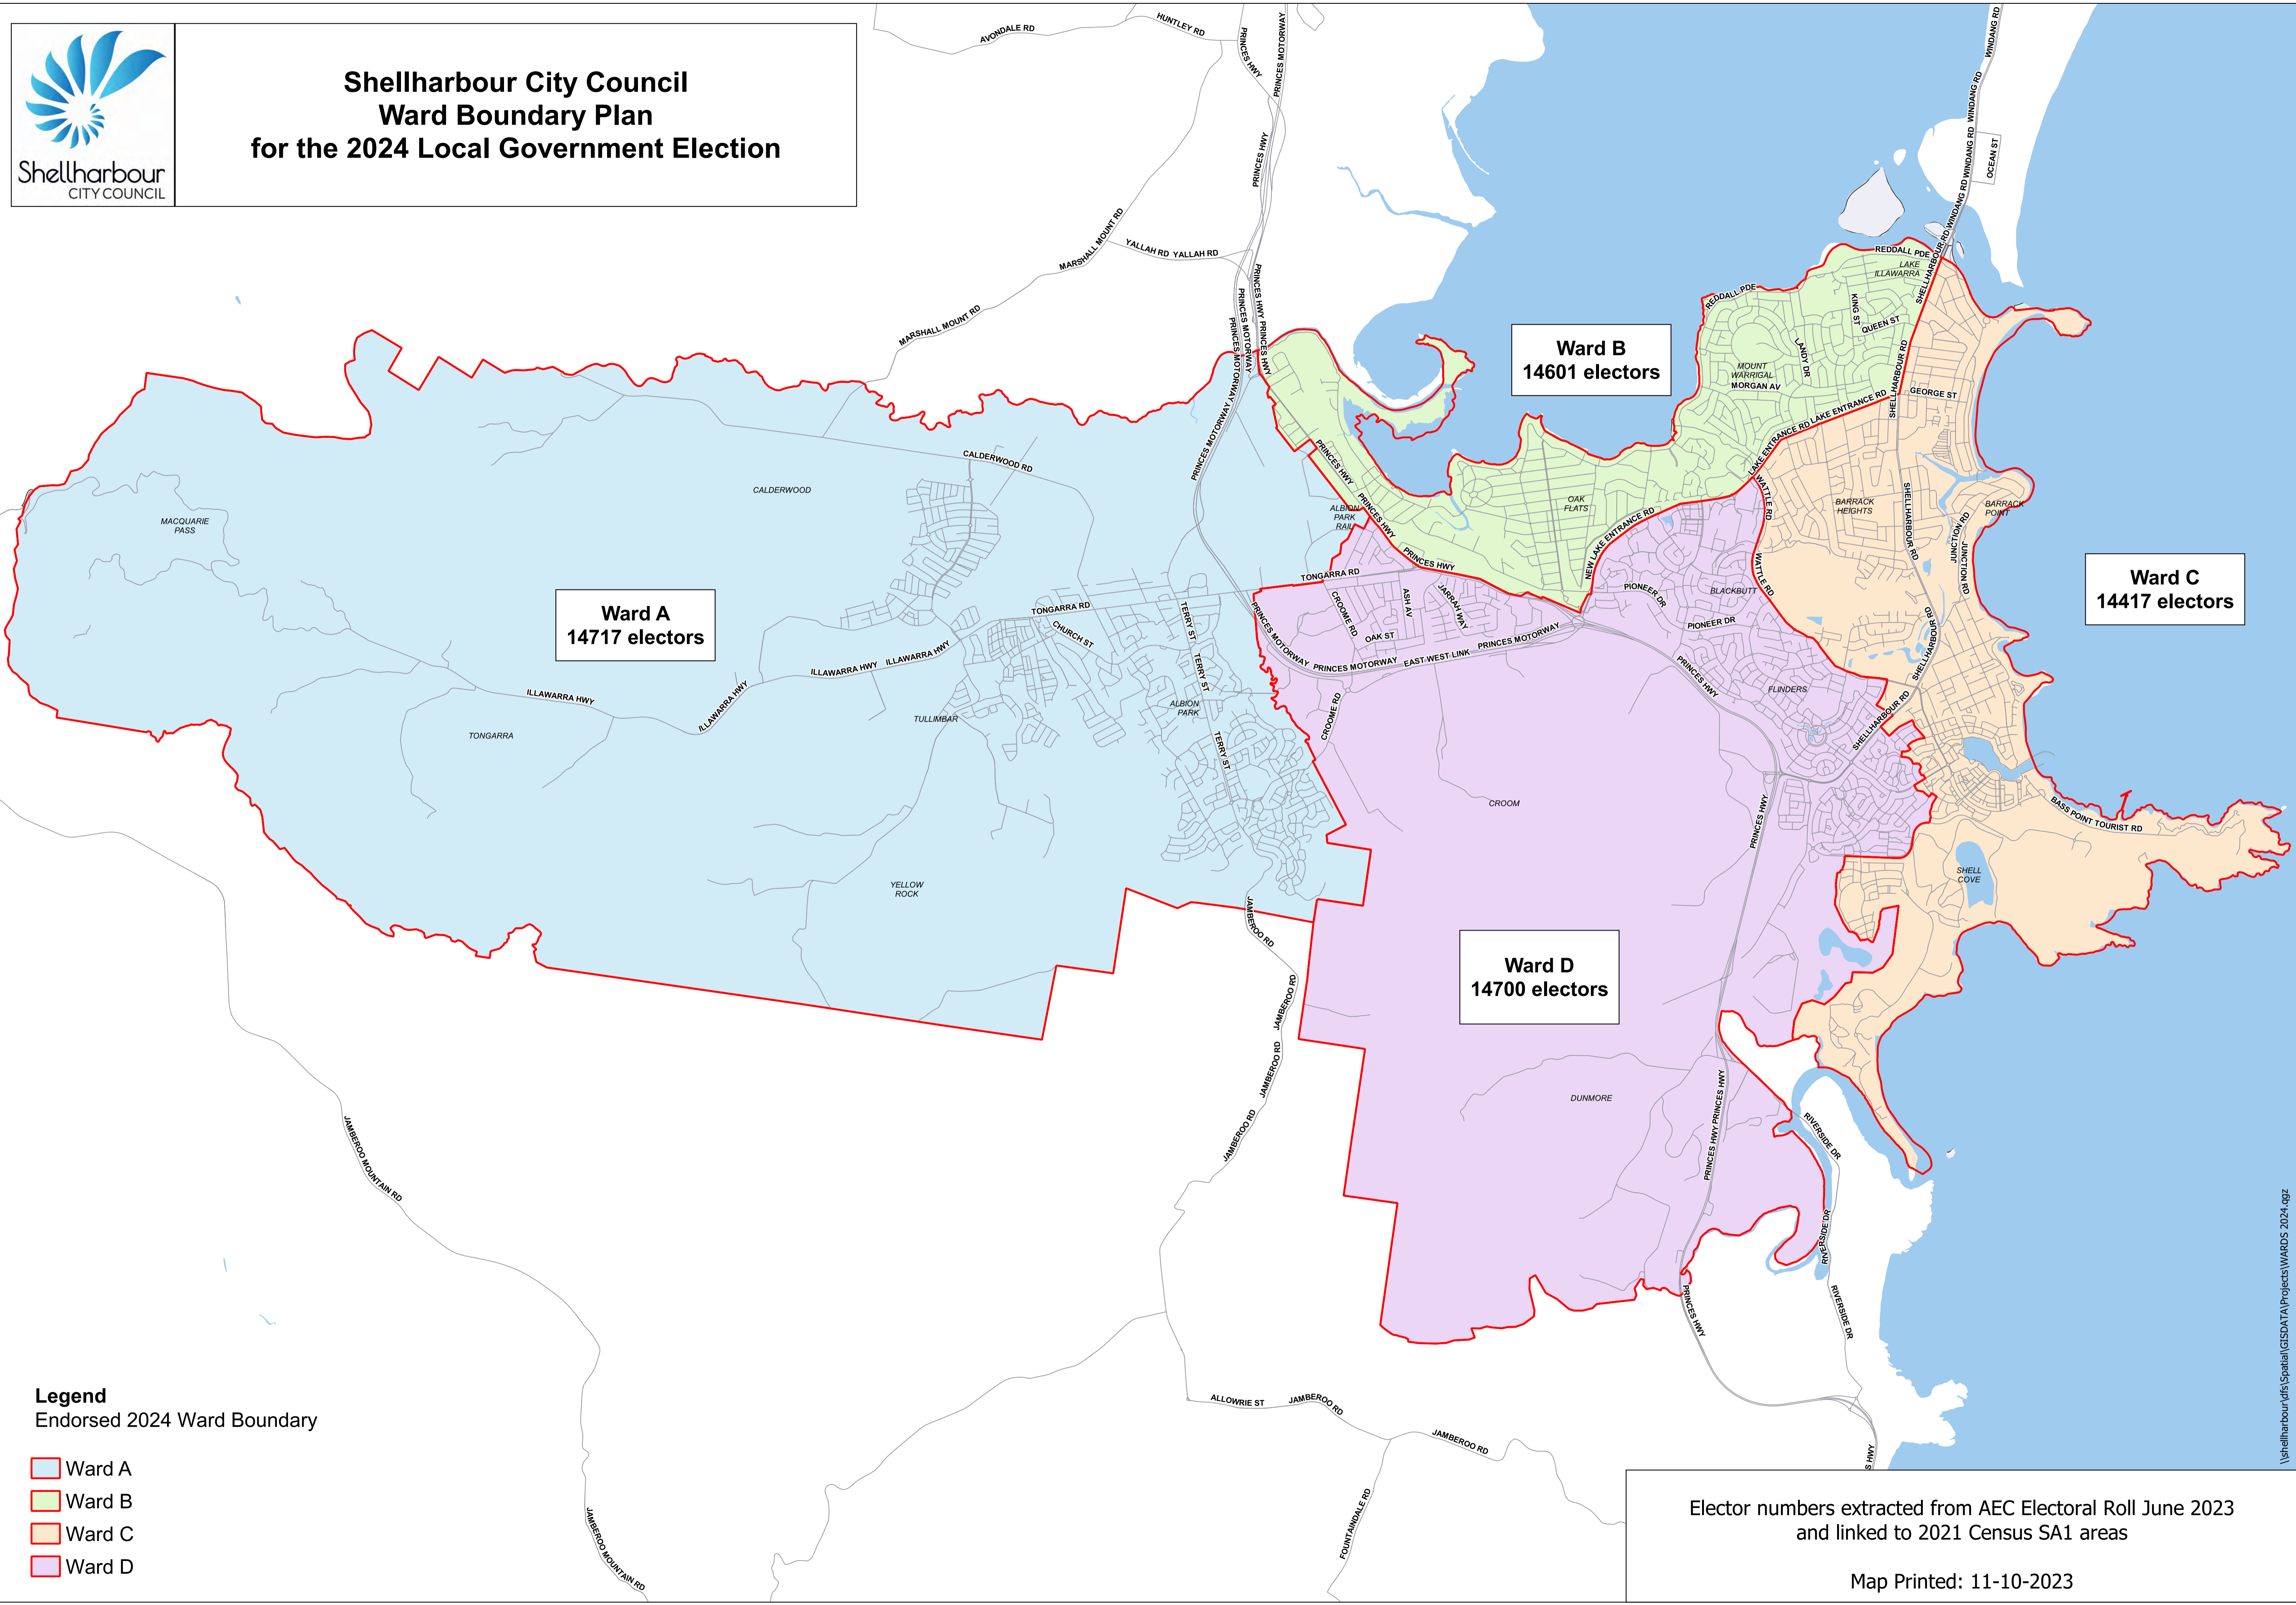

**Shellharbour City Council  
Ward Boundary Plan  
for the 2024 Local Government Election**

**Ward A  
14717 electors**

**Ward B  
14601 electors**

**Ward C  
14417 electors**

**Ward D  
14700 electors**

**Legend**  
Endorsed 2024 Ward Boundary

- ▭ Ward A
- ▭ Ward B
- ▭ Ward C
- ▭ Ward D

Elector numbers extracted from AEC Electoral Roll June 2023  
and linked to 2021 Census SA1 areas

Map Printed: 11-10-2023