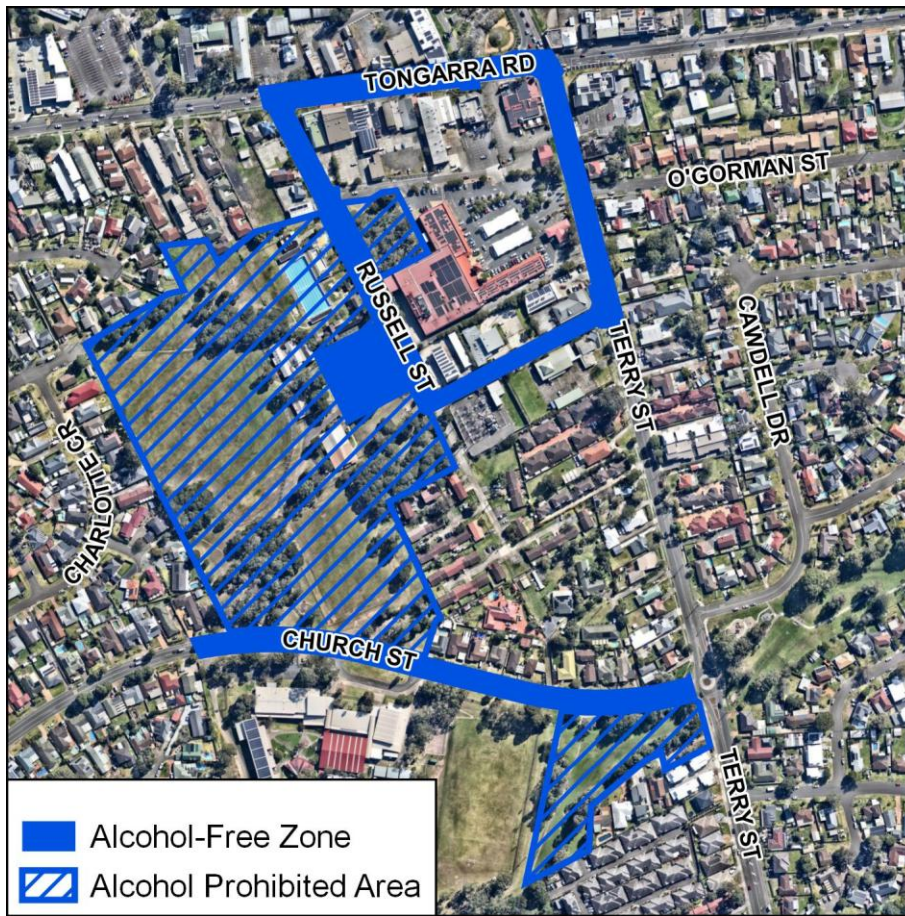

Zone 1: Russell Street Community Precinct Albion Park

Location of Alcohol-Free Zone (AFZ) and Alcohol Prohibited Area (APA)	AFZ 24/7	APA 24/7
Con O'Keefe Park		
Di Gorman Oval		
Bicentennial Park, the reserve near Albion Park High School as far as Terry Street		
Melaleuca Park		
Russell Street		
Carpark adjoining Russell Street		
Church Street – Roadway in front of Albion Park High School		
Terry Street, from Tongarra Road to Russell Street		
Tongarra Road, from Terry Street to Russell Street		